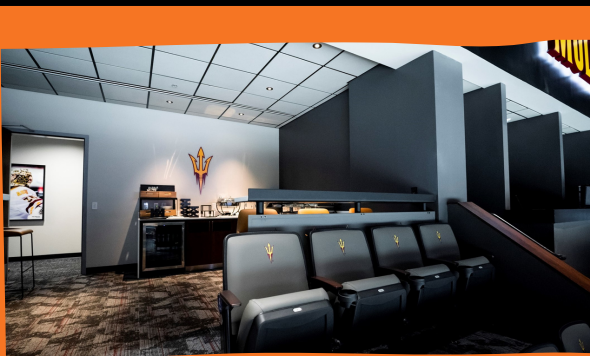

MIKU EXPO

2024 North America

POWERED BY **crunchyroll**

PREMIUM OPTIONS

April 14th

2024

MULLETT ARENA

STANDARD SUITES

Option A: $520 per suite | $65 per ticket | Includes 8 tickets | No food and beverage package

Option B: $760 per suite | With $30 per person food and beverage package