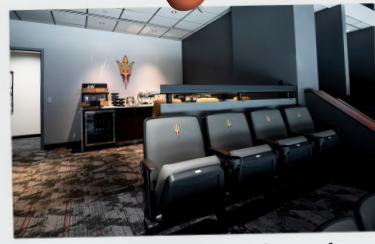

Standard Suites

Max Capacity: 29

A. No Food & Beverage

$2,000 per suite

Includes 20 tickets

$100 per additional ticket

B. With Food & Beverage

$2,600 per suite

Includes:

20 tickets

$600 F&B Package

$130 per additional ticket

C. With Food & Beverage

$3,000 per suite

Includes:

20 tickets

$1,000 F&B Package

$150 per additional ticket

A. No Food & Beverage

$320 per box

Includes 4 tickets

B. With Food & Beverage

$440 per box

Includes:

4 tickets

$120 F&B Package

Max Capacity: 17

A. No Food & Beverage

$1,200 per suite

Includes 12 tickets

$100 per additional ticket

B. With Food & Beverage

$1,560 per suite

Includes:

12 tickets

$360 F&B Package

$130 per additional ticket

C. With Food & Beverage

$1,800 per suite

Includes:

12 tickets

$600 F&B Package

$150 per additional ticket