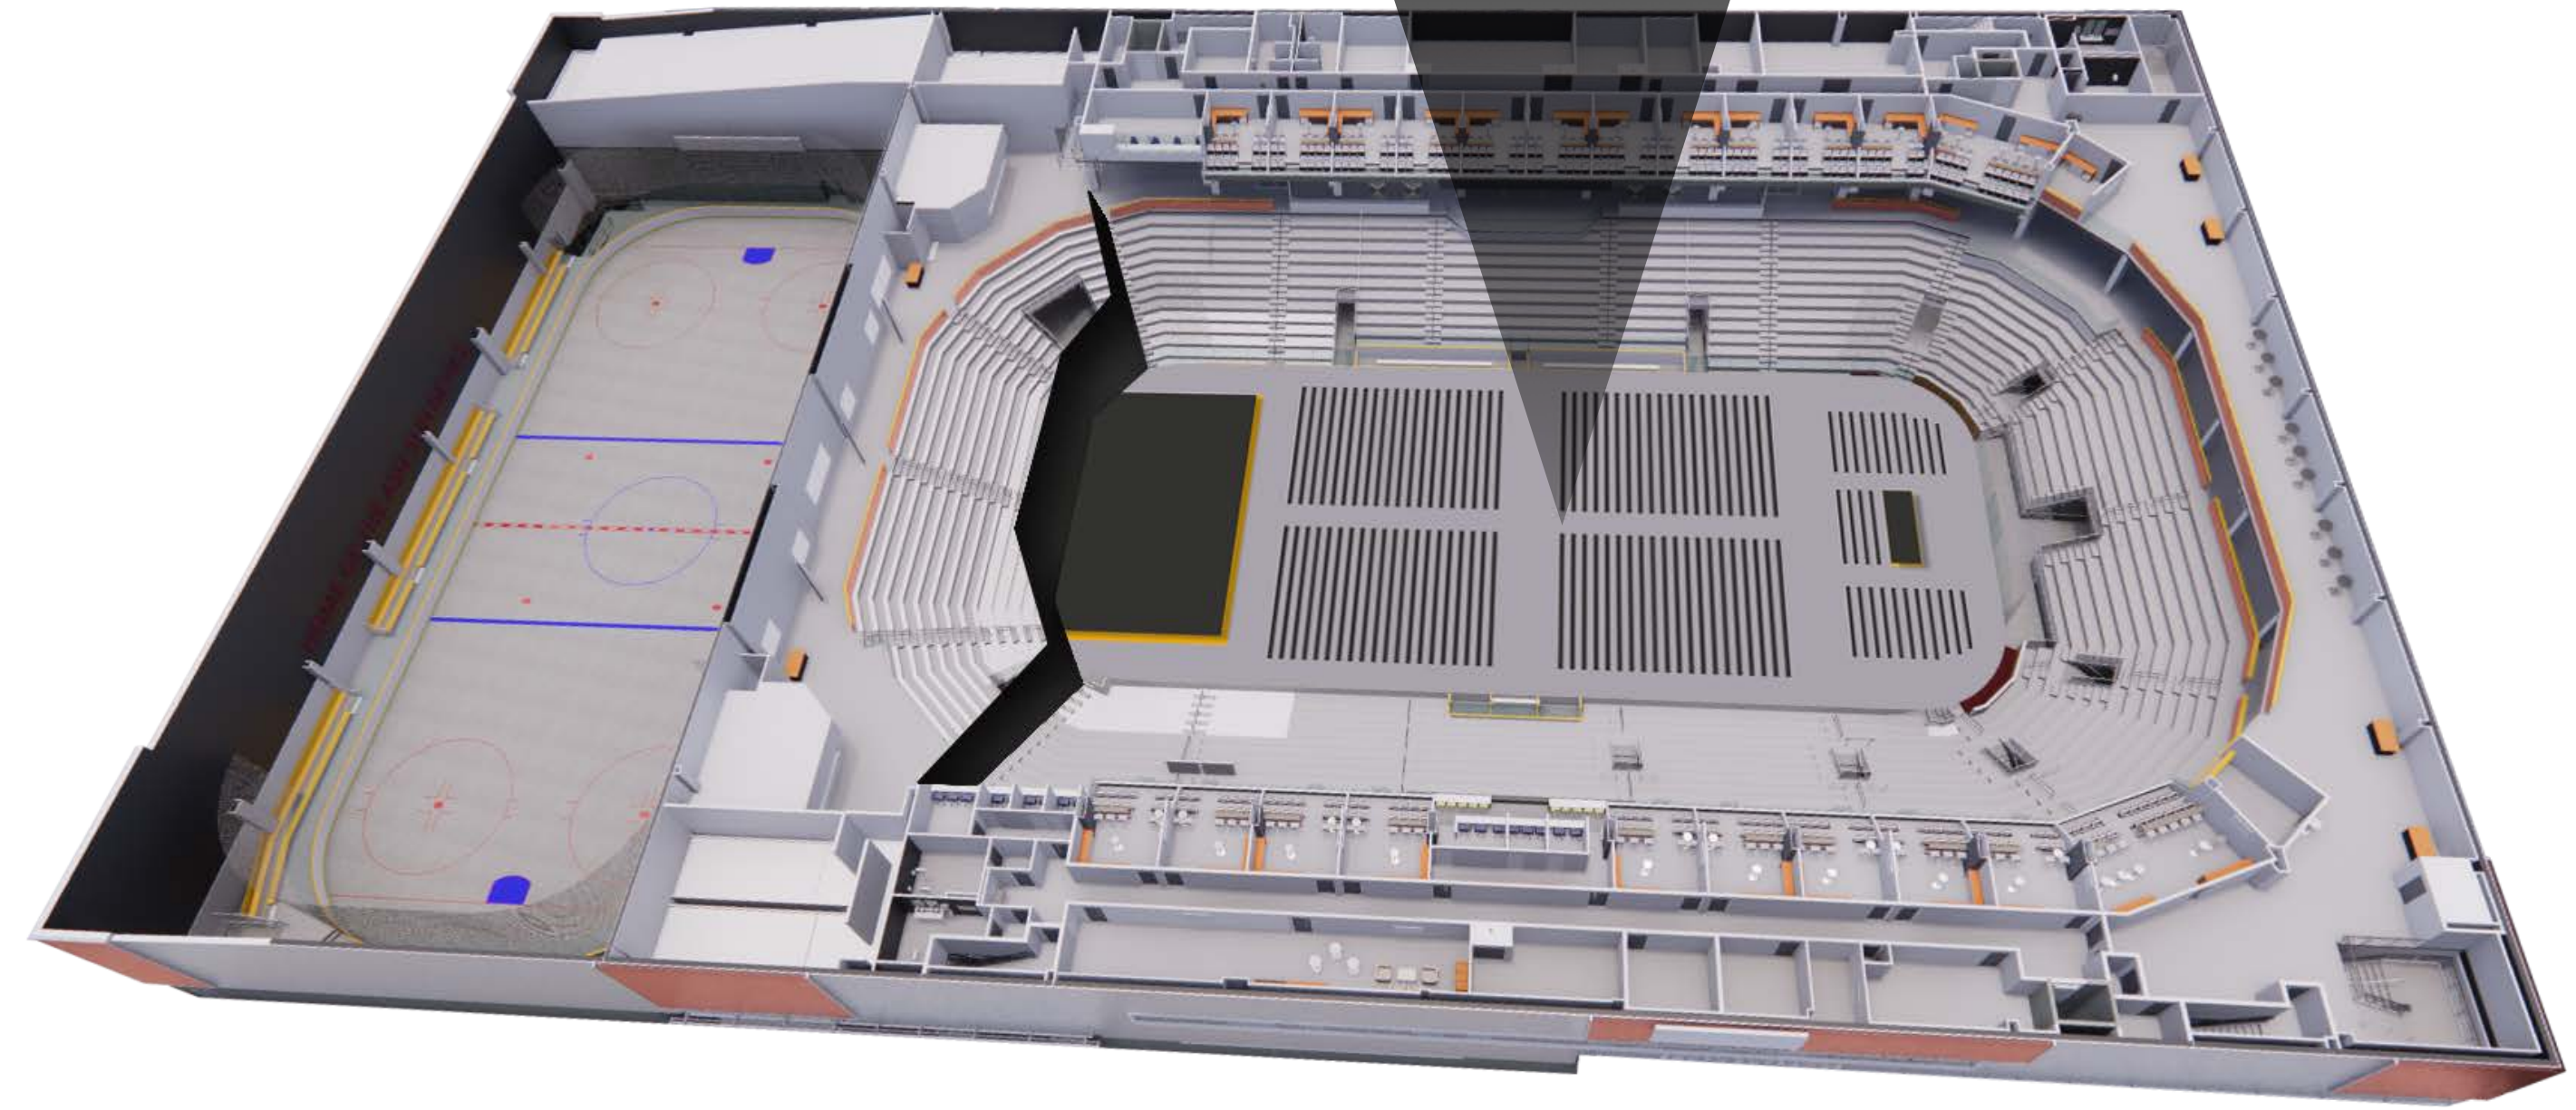

SPECIAL EVENTS CONFIGURATIONS

The arena can expand to **6,400 capacity** with **1,600 floor seats** during concerts.