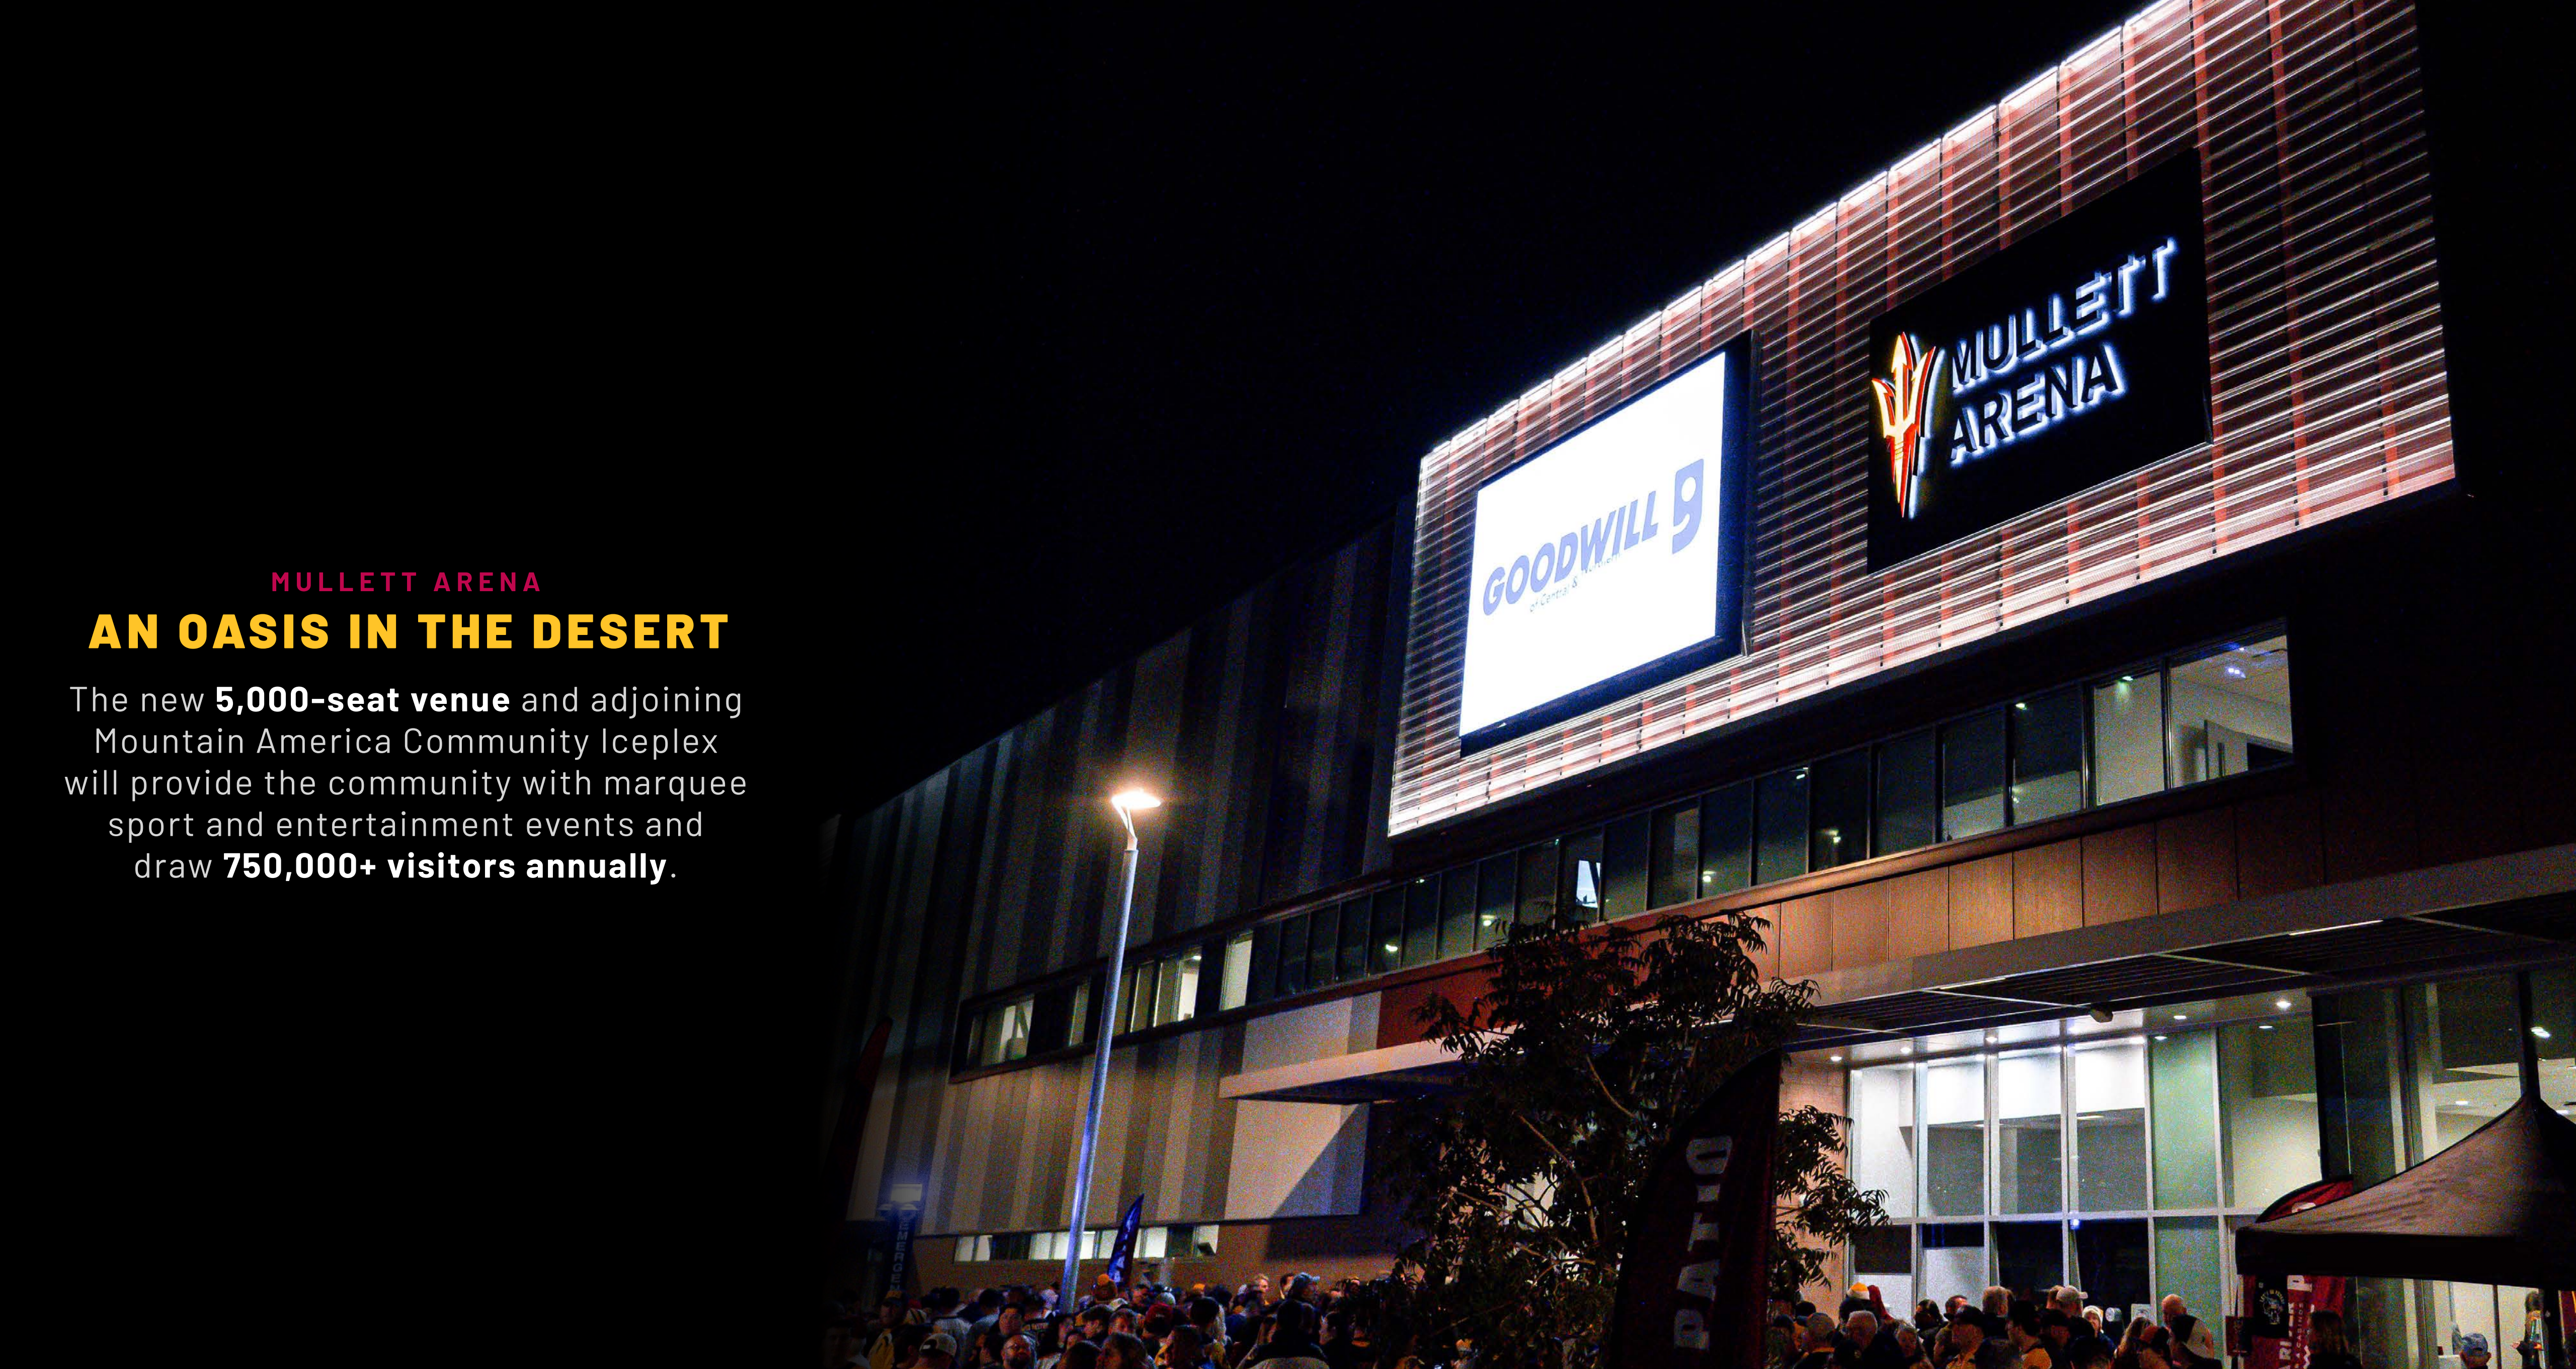

MULLETT ARENA

AN OASIS IN THE DESERT

The new **5,000-seat venue** and adjoining Mountain America Community Iceplex will provide the community with marquee sport and entertainment events and draw **750,000+ visitors annually**.