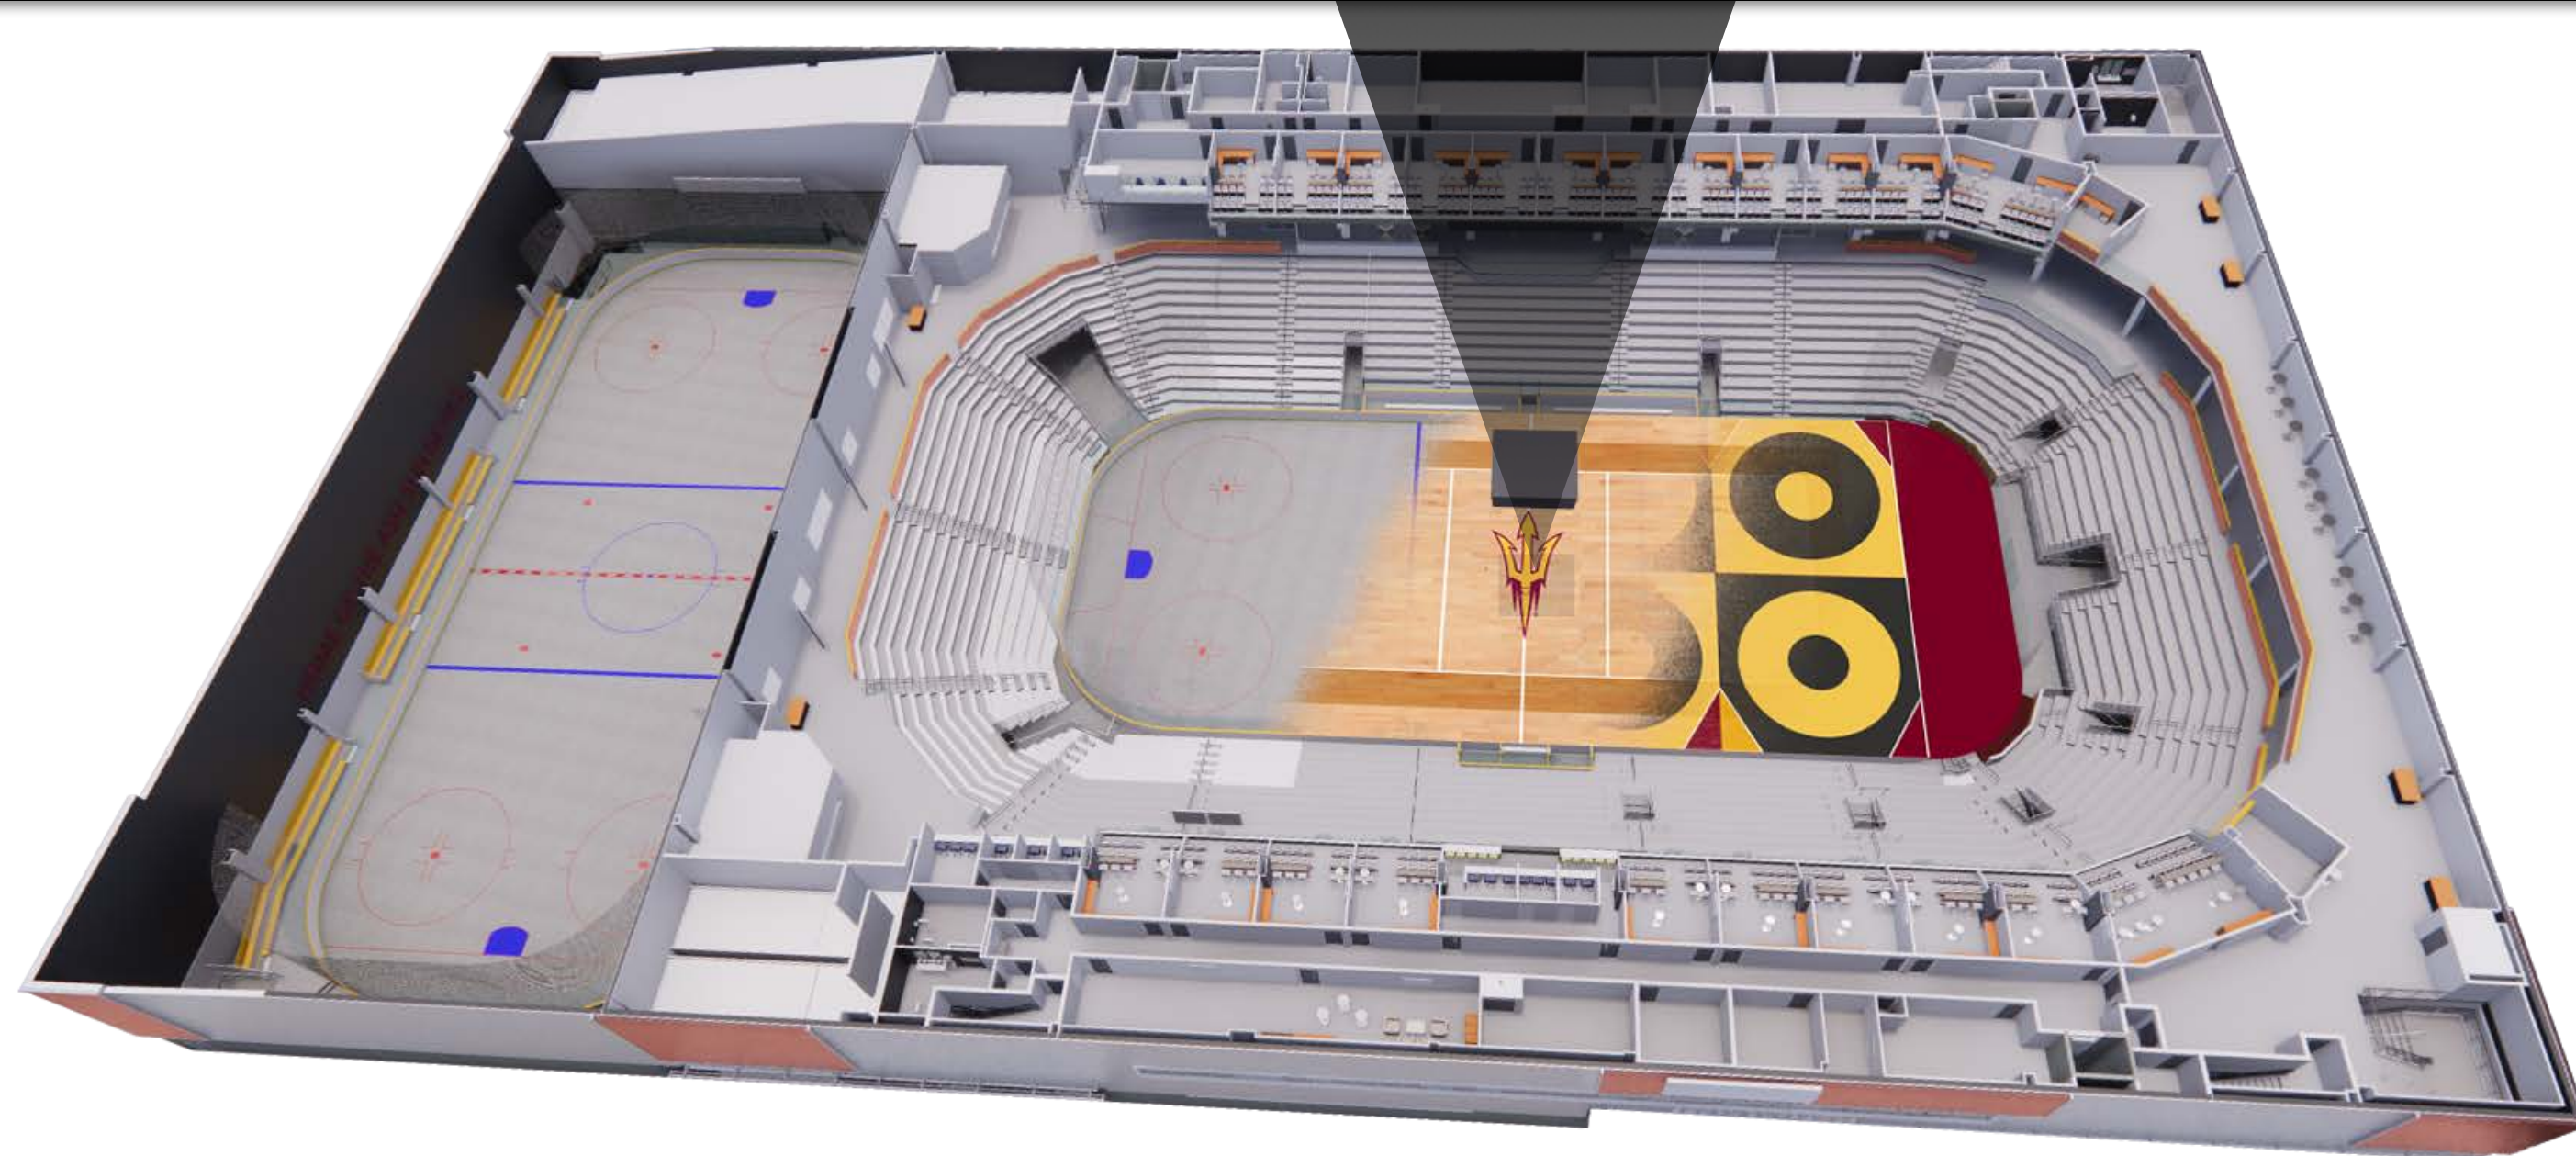

MAC WILL PRIMARILY ATTEND

ARENA TOUR

SPECIAL EVENTS CONFIGURATIONS

The arena can expand to **6,400 capacity** with **1,600 floor seats** during concerts.

SUN DEVIL ATHLETICS

The hockey arena floor can be converted to layouts suitable for Sun Devil Wrestling and Volleyball.

PREMIUM SPACES

The **Coors Light Club Chill** is a space tailored to accommodate large groups of people. Equipped with a sprawling buffet counter and bar, the club has a banquet/seated capacity of 150, theater capacity of 250, and standing capacity of 450.

The **Dos Equis Devil Deck** is located on the third floor along the east side of the arena. It is a platform that bookends our two suite banks with an open air, unobstructed view of the entire arena. Ideal for private groups up to 200 for seated, 300 theater, or 500 standing.