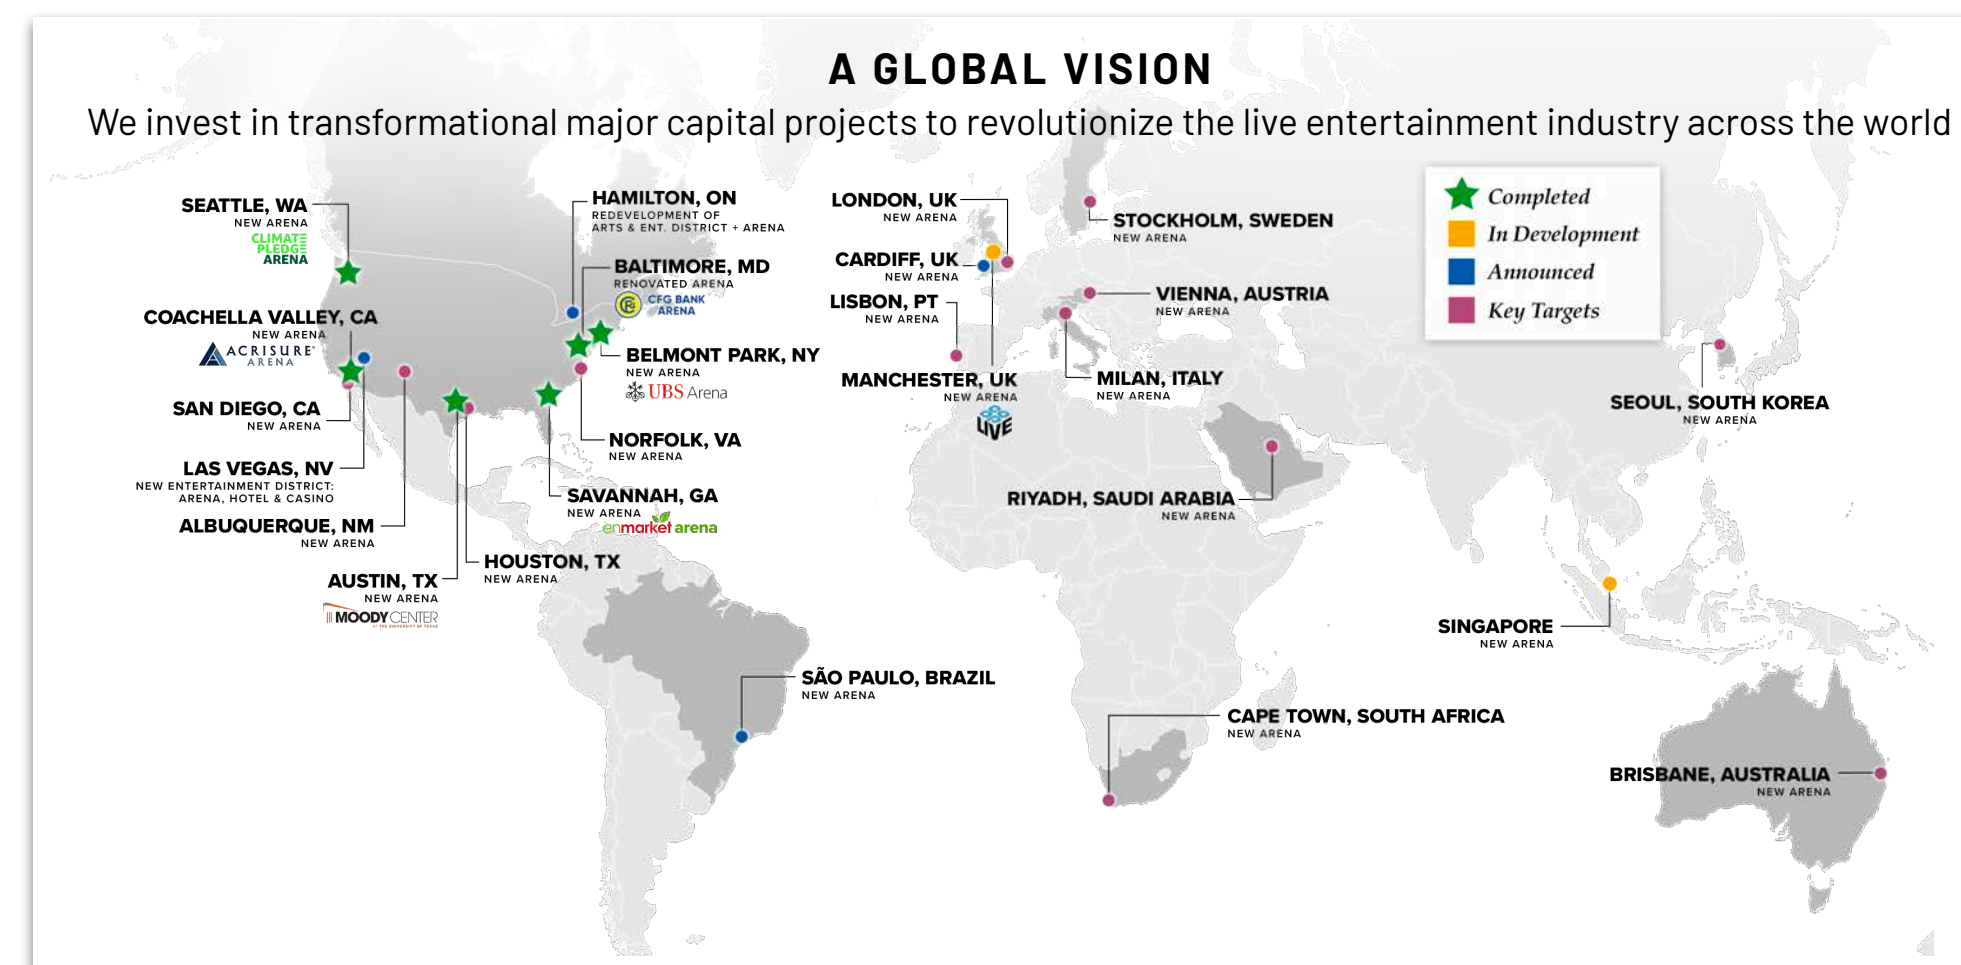

CLIMATE PLEDGE ARENA
SEATTLE

UBS ARENA
NEW YORK

MOODY CENTER
AUSTIN

ENMARKET ARENA
SAVANNAH

ACRISURE ARENA
COACHELLA VALLEY

CFG BANK ARENA
BALTIMORE

CO-OP LIVE
MANCHESTER

CARDIFF ARENA
CARDIFF

LAS VEGAS ARENA
LAS VEGAS

OVG'S NEWEST ENDEAVOR
**PLANTING ROOTS IN THE
HEART OF THE VALLEY**

As the leader in the live entertainment and hospitality space, OVG is redefining the fan experience by building the next generation of venues for **flourishing communities such as Tempe.**

MAJOR COMPANIES IN GREATER PHOENIX AREA

THE SILICON DESERT A HUB FOR INNOVATION AND DEVELOPMENT

The Greater Phoenix area – and Tempe in particular – has established a diversified and **booming tech ecosystem** home to both startups and Fortune 500 companies, with roughly 8,000 tech companies and 195,000 tech employees generating an estimated \$27.4B in direct economic impact.¹