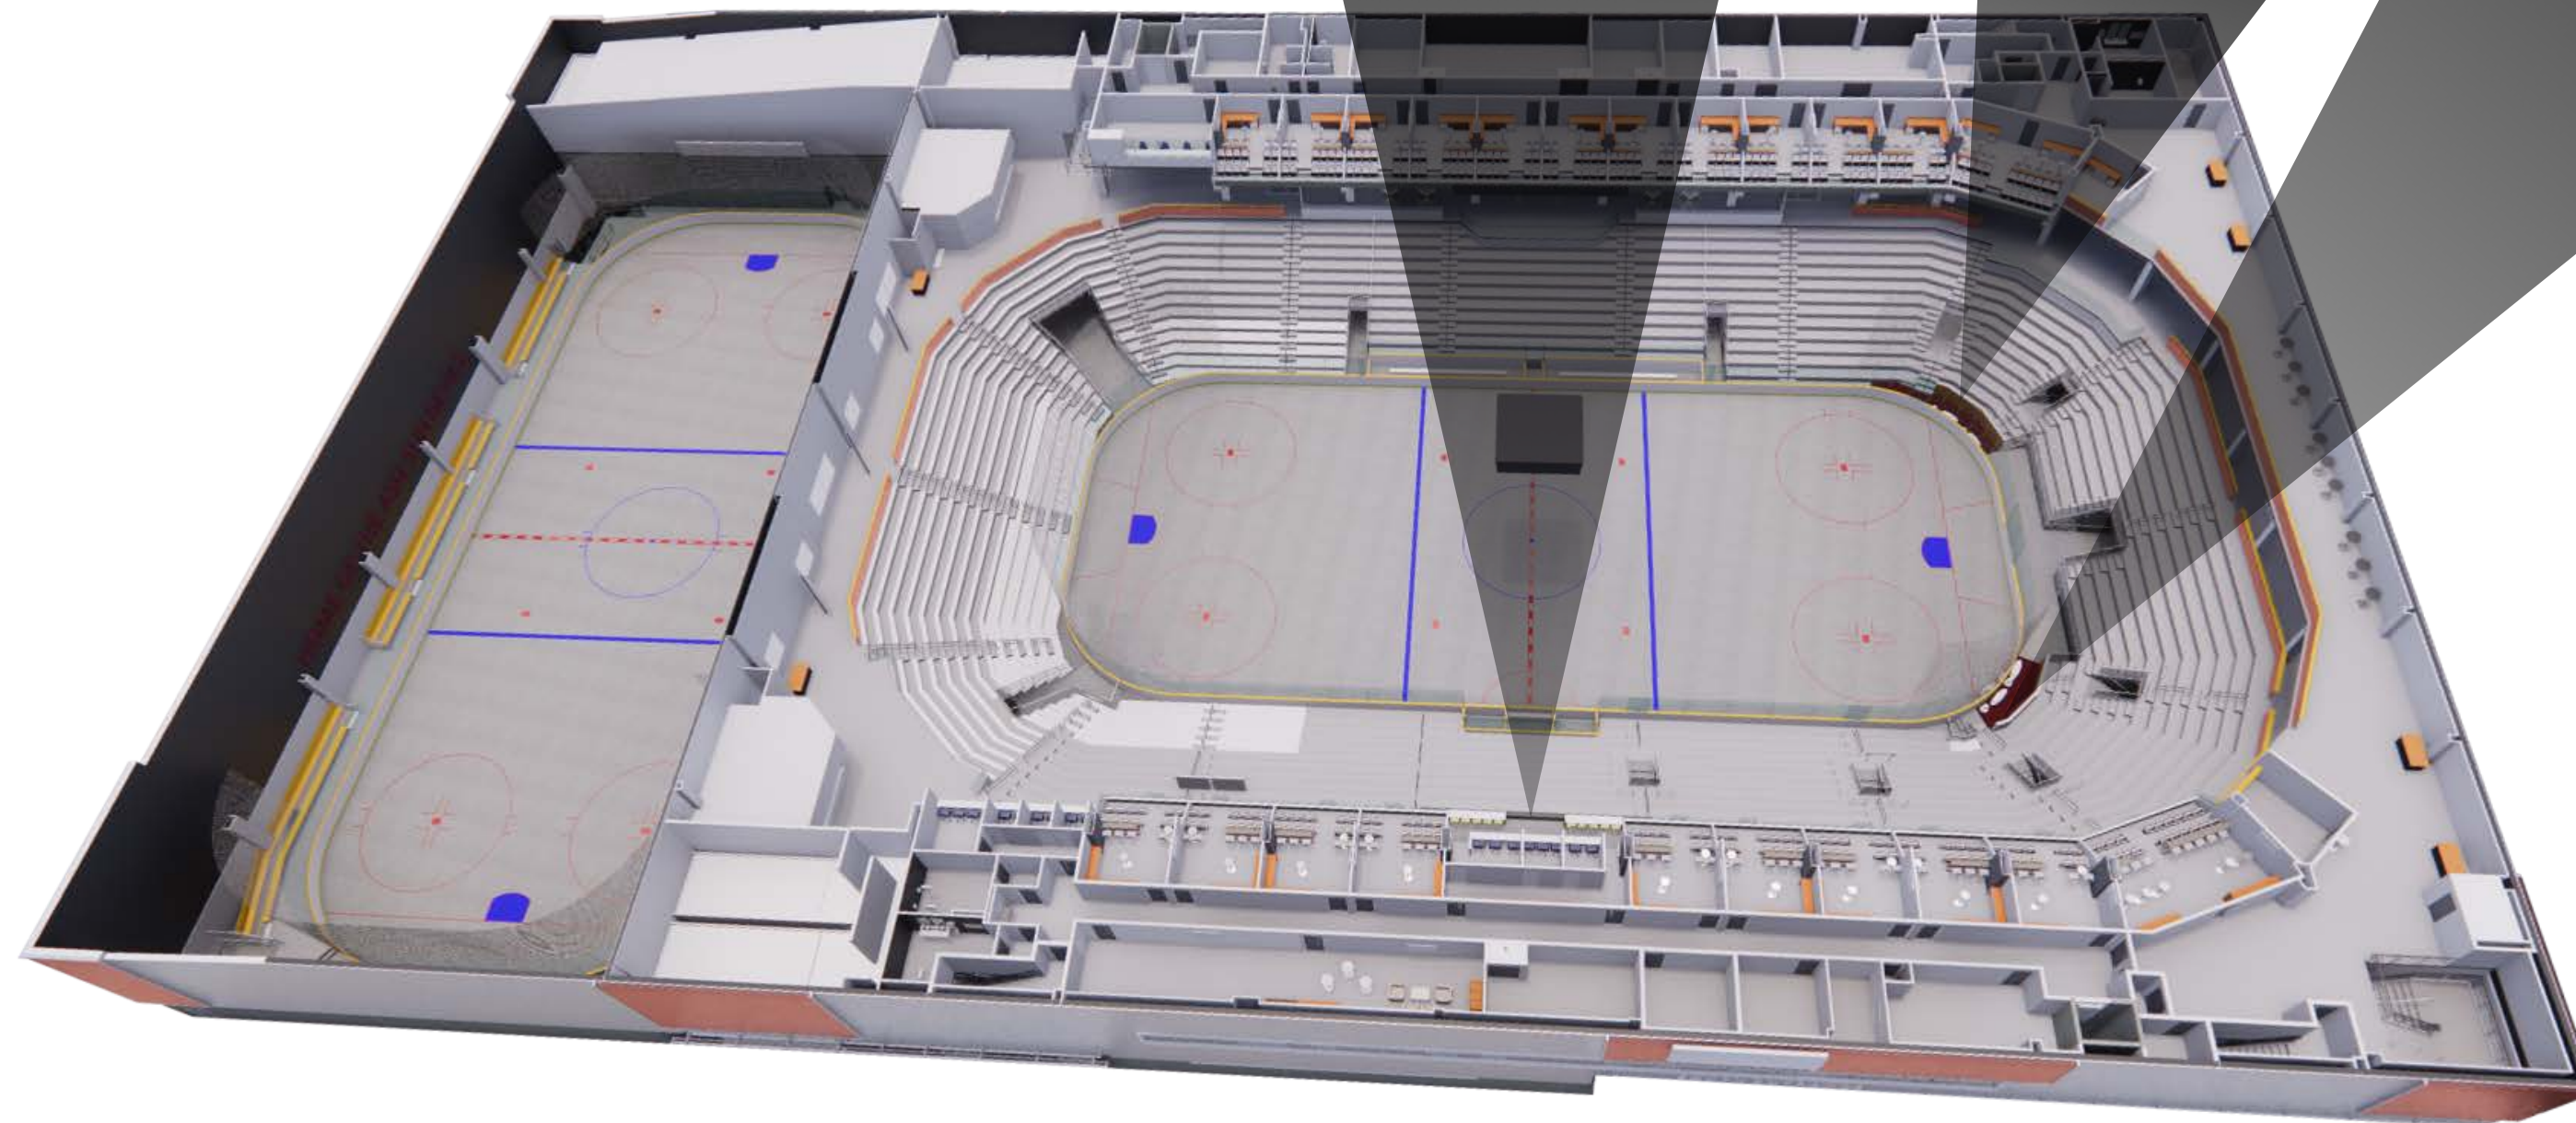

The **Dos Equis Devil Deck** is located on the third floor along the east side of the arena. It is a platform that bookends our two suite banks with an open air, unobstructed view of the entire arena. Ideal for private groups up to 200 for seated, 300 theater, or 500 standing.

CORPORATE ENTERTAINMENT

Mullett Arena holds 20 **premium suites** that have a capacity of up to 17 people and are designed to offer upscale amenities, perfect for hosting your A-list guests.

There are two **group suites** that are capable of seating up to 29 people. These impeccable spaces are ideal for catering to current clients, potential partners, or employees.

LOGE BOXES

Our venue has 10 **loge boxes** located on the concourse level and five rink-side boxes that present the ultimate fan experience. Both locations come with dedicated attendants to provide first class service. Each loge box includes four plush seats.

GILA RIVER RESORTS & CASINOS PATIO

The **Gila River Resorts & Casinos Patio** is the concrete pad in front of our venue, situated between the Box Office and the Sun Devil Track & Field grandstands.

OVG HOSPITALITY