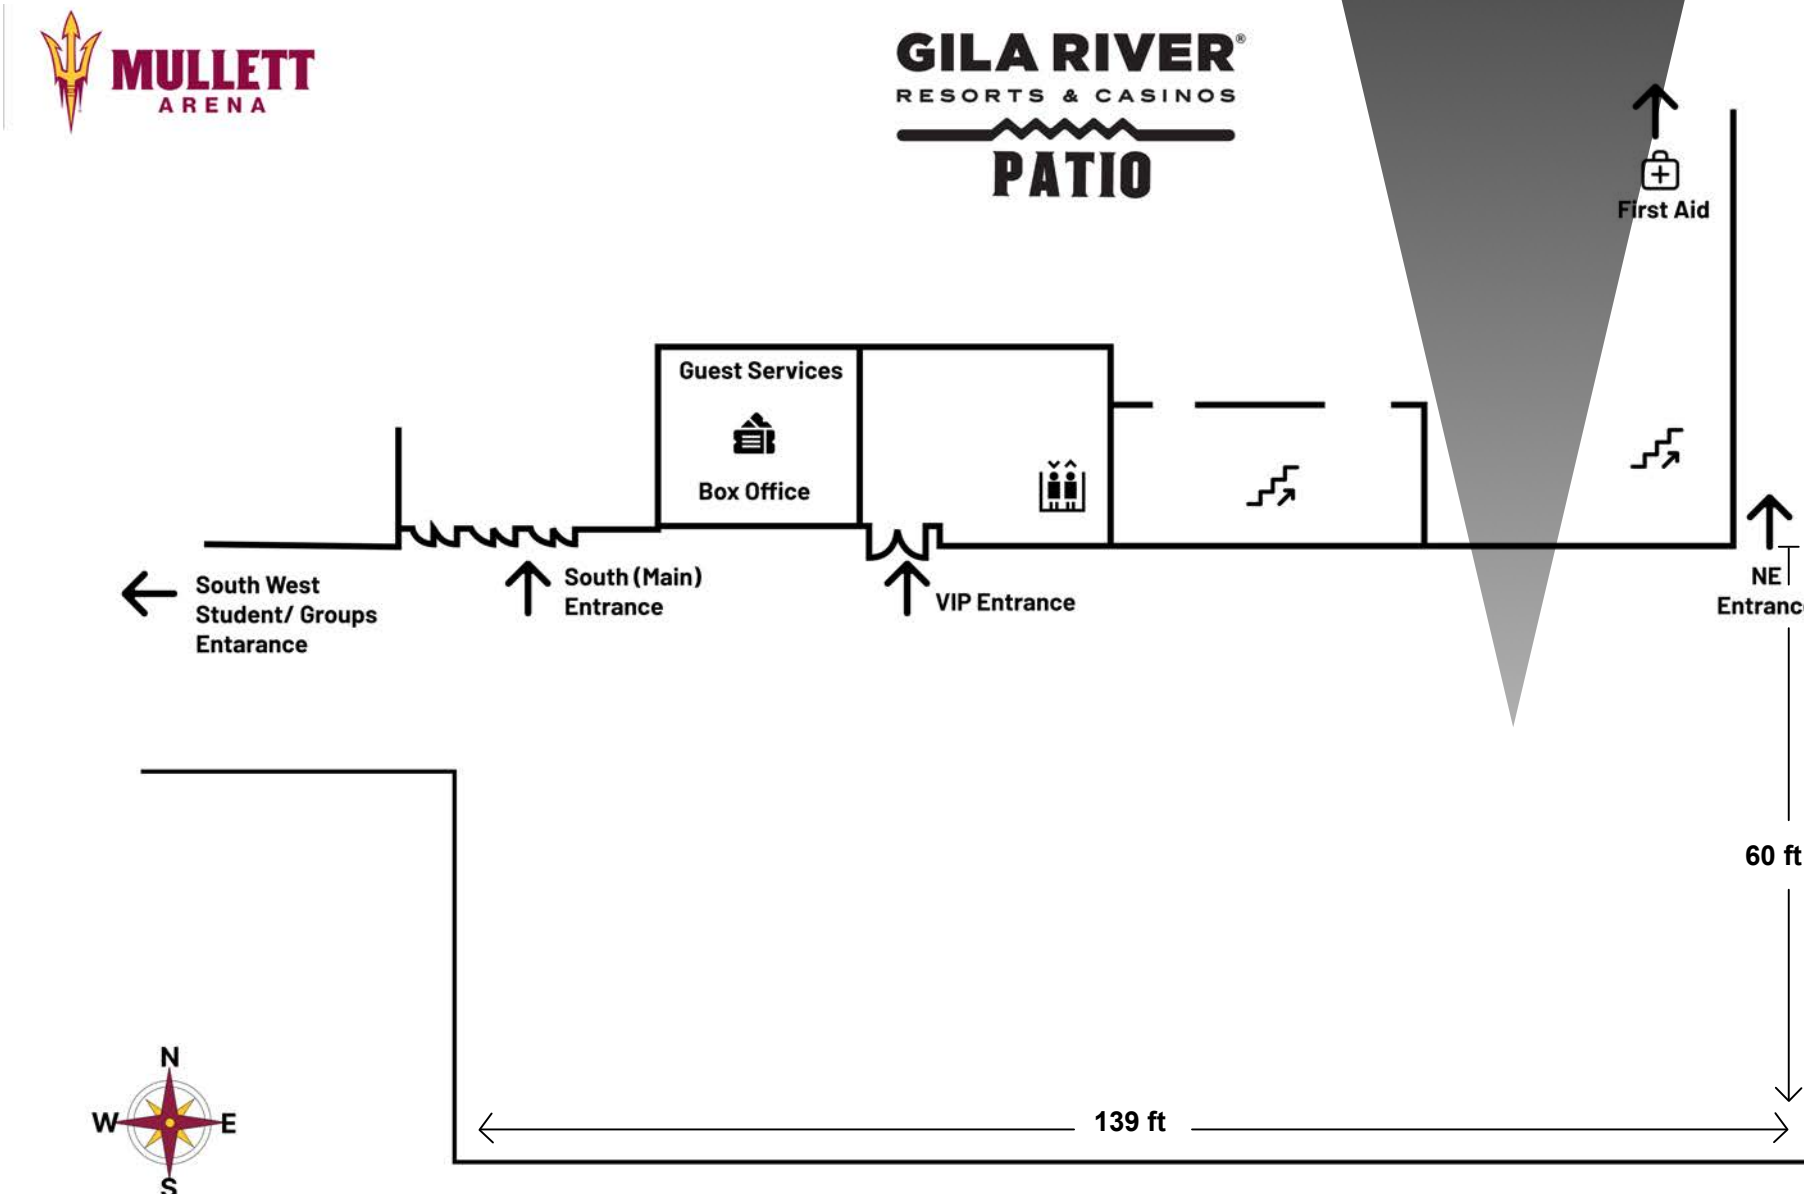

The **Dos Equis Devil Deck** is located on the third floor along the east side of the arena. It is a platform that bookends our two suite banks with an open air, unobstructed view of the entire arena. Ideal for private groups up to 200 for seated, 300 theater, or 500 standing.

LOGE BOXES

Our venue has 10 **loge boxes** located on the concourse level and five rink-side boxes that present the ultimate fan experience. Both locations come with dedicated attendants to provide first class service. Each loge box includes four plush seats.

GILA RIVER RESORTS & CASINOS PATIO

The **Gila River Resorts & Casinos Patio** is the concrete pad in front of our venue, situated between the Box Office and the Sun Devil Track & Field grandstands.

OVG HOSPITALITY