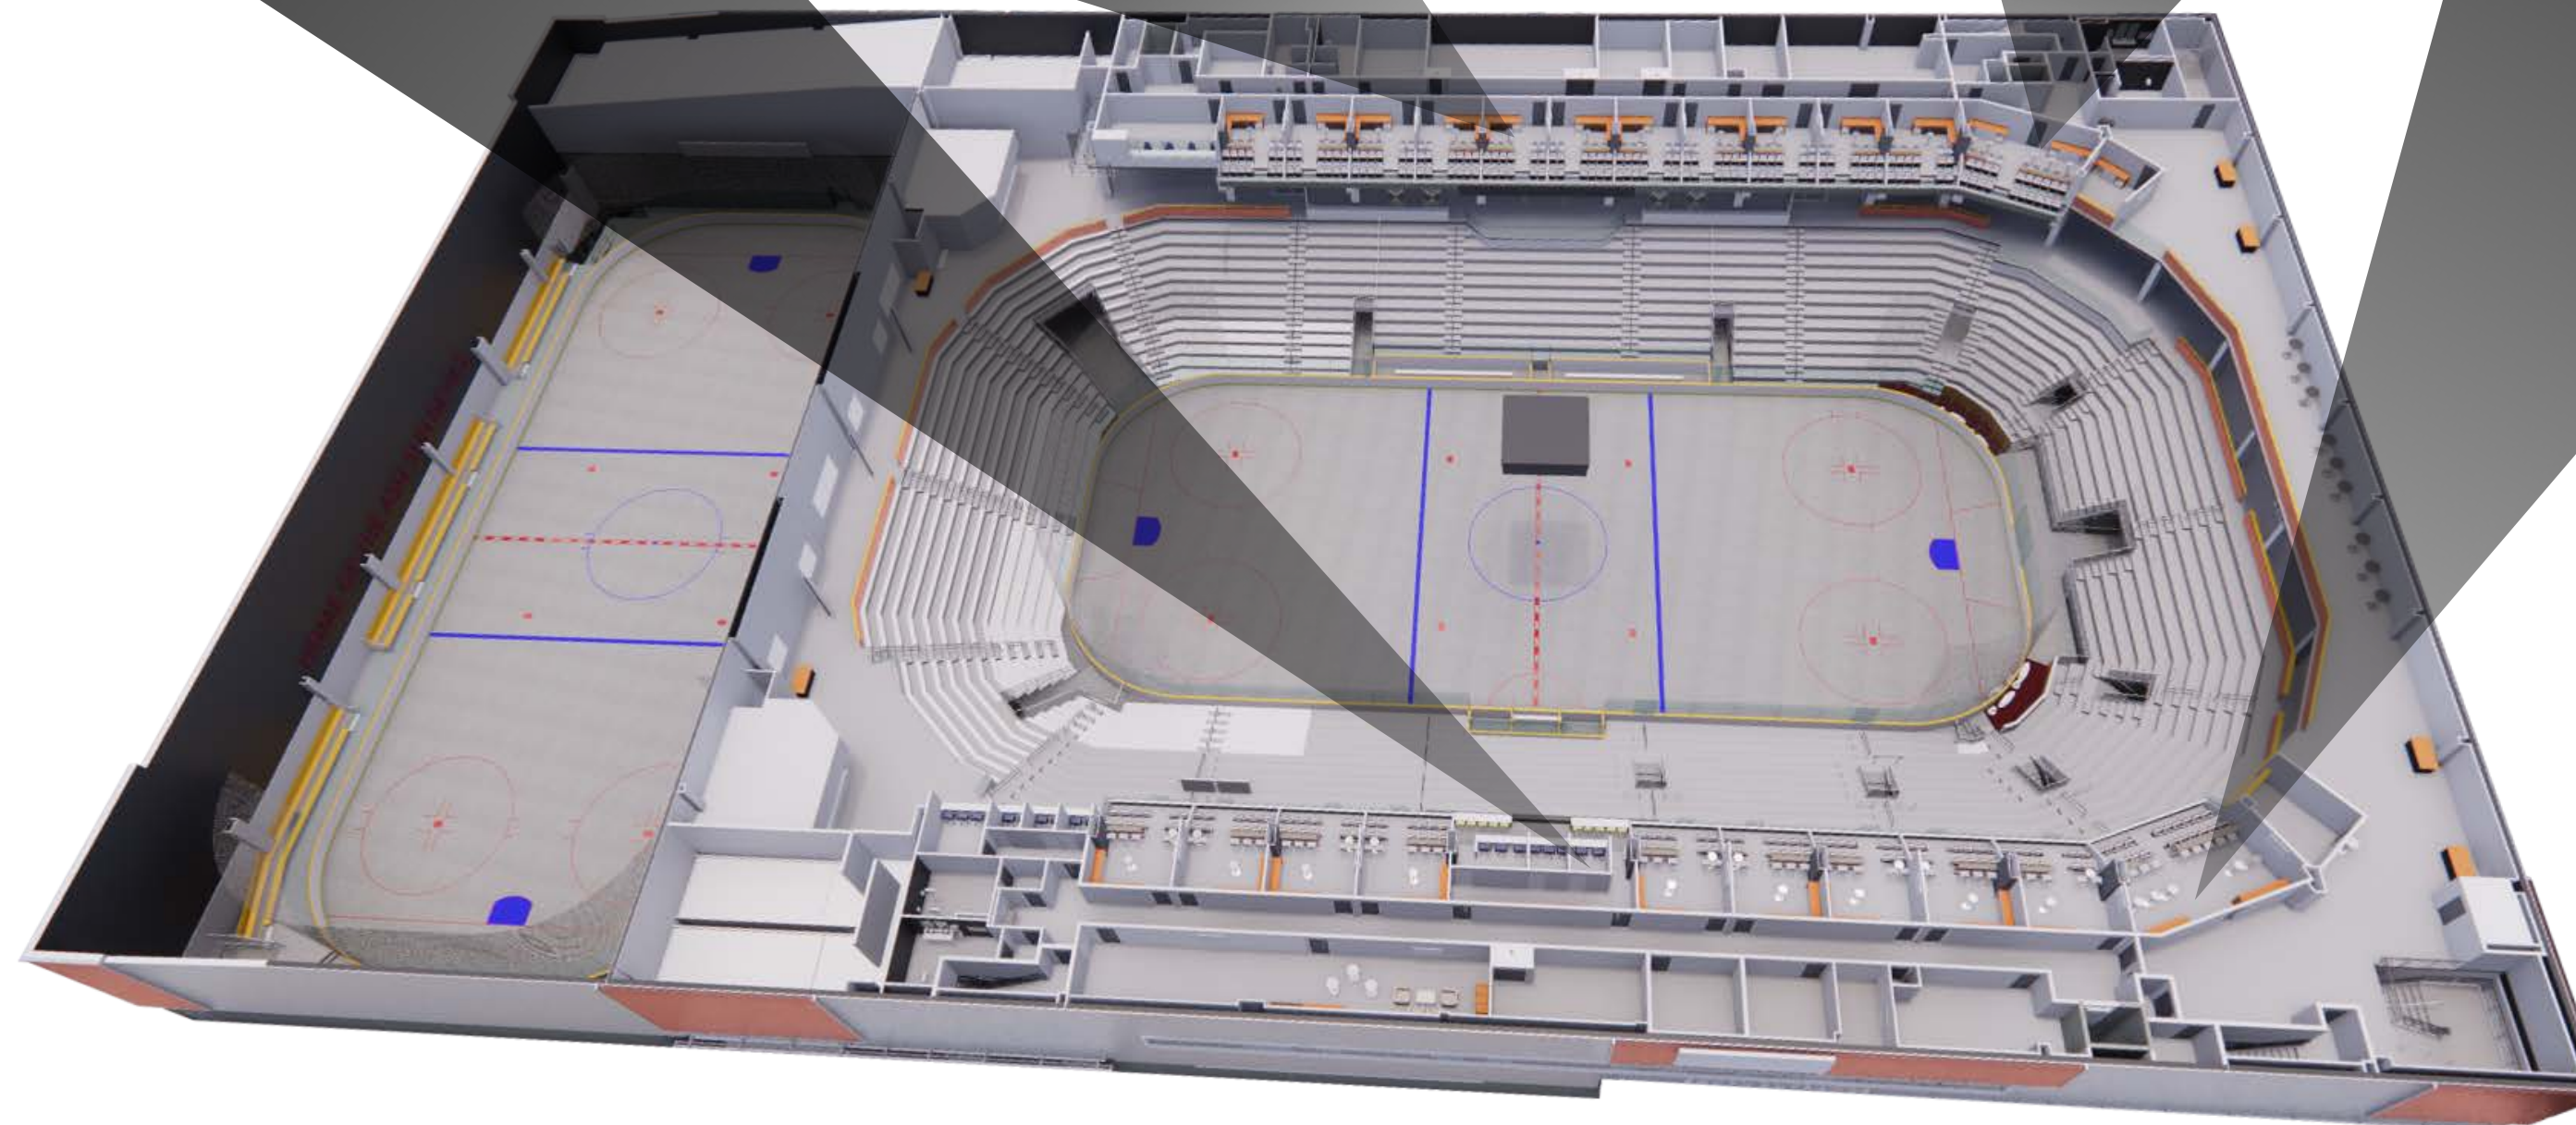

There are two **group suites** that are capable of seating up to 29 people. These impeccable spaces are ideal for catering to current clients, potential partners, or employees.