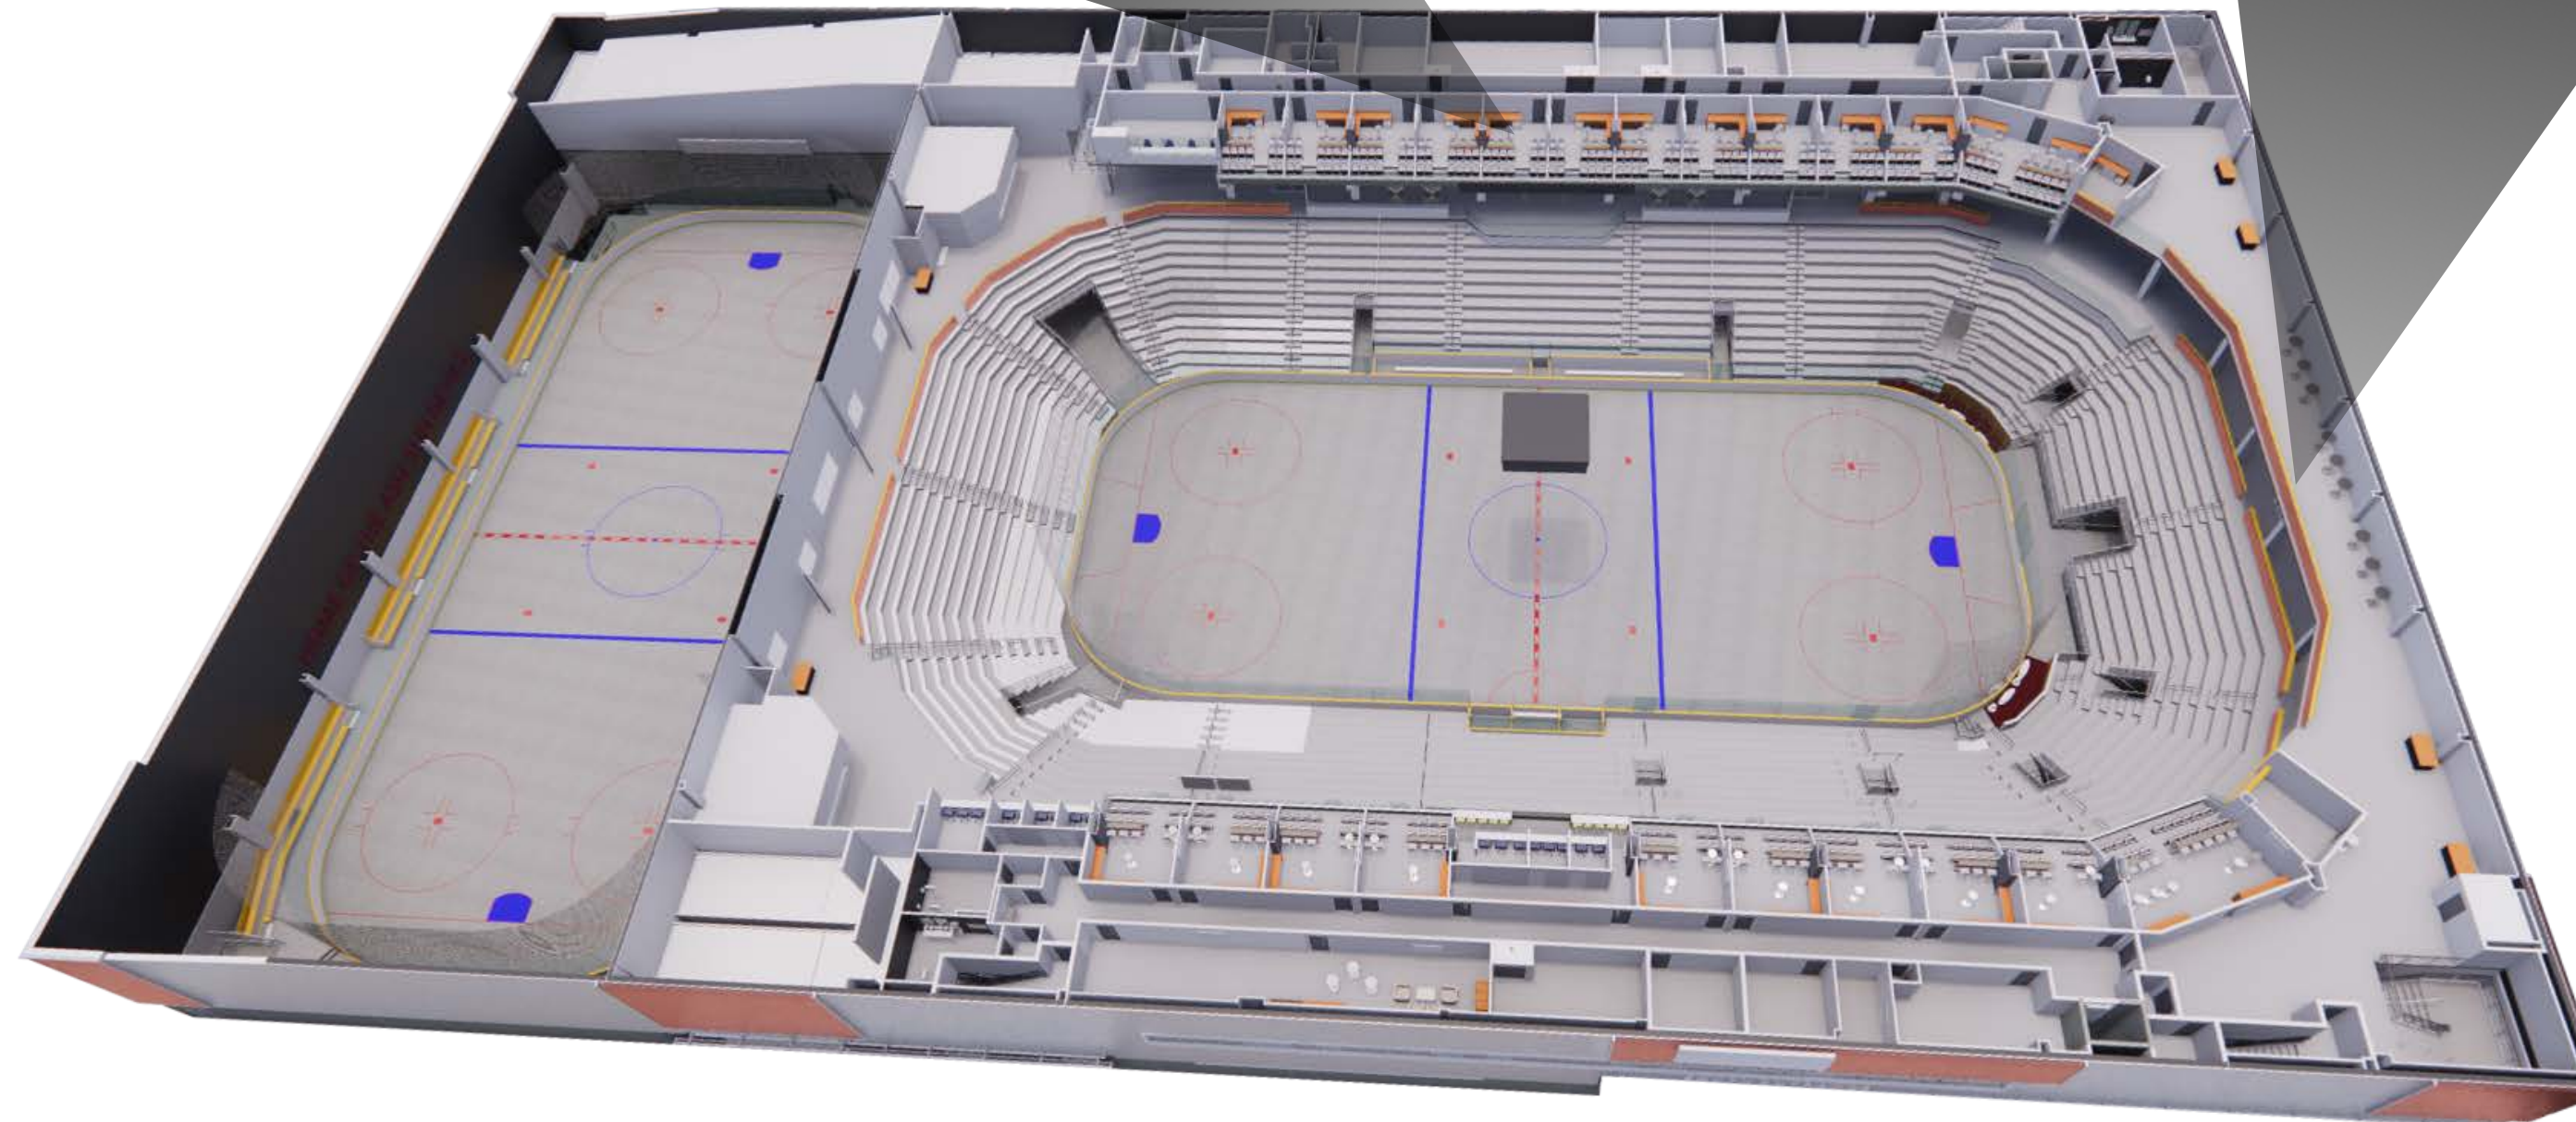

MAC WILL PRIMARILY ATTEND

ARENA TOUR

SPECIAL EVENTS CONFIGURATIONS

The arena can expand to **6,400 capacity** with **1,600 floor seats** during concerts.

SUN DEVIL ATHLETICS

The hockey arena floor can be converted to layouts suitable for Sun Devil Wrestling and Volleyball.

PREMIUM SPACES

The **Coors Light Club Chill** is a space tailored to accommodate large groups of people. Equipped with a sprawling buffet counter and bar, the club has a banquet/seated capacity of 150, theater capacity of 250, and standing capacity of 450.

The **Dos Equis Devil Deck** is located on the third floor along the east side of the arena. It is a platform that bookends our two suite banks with an open air, unobstructed view of the entire arena. Ideal for private groups up to 200 for seated, 300 theater, or 500 standing.