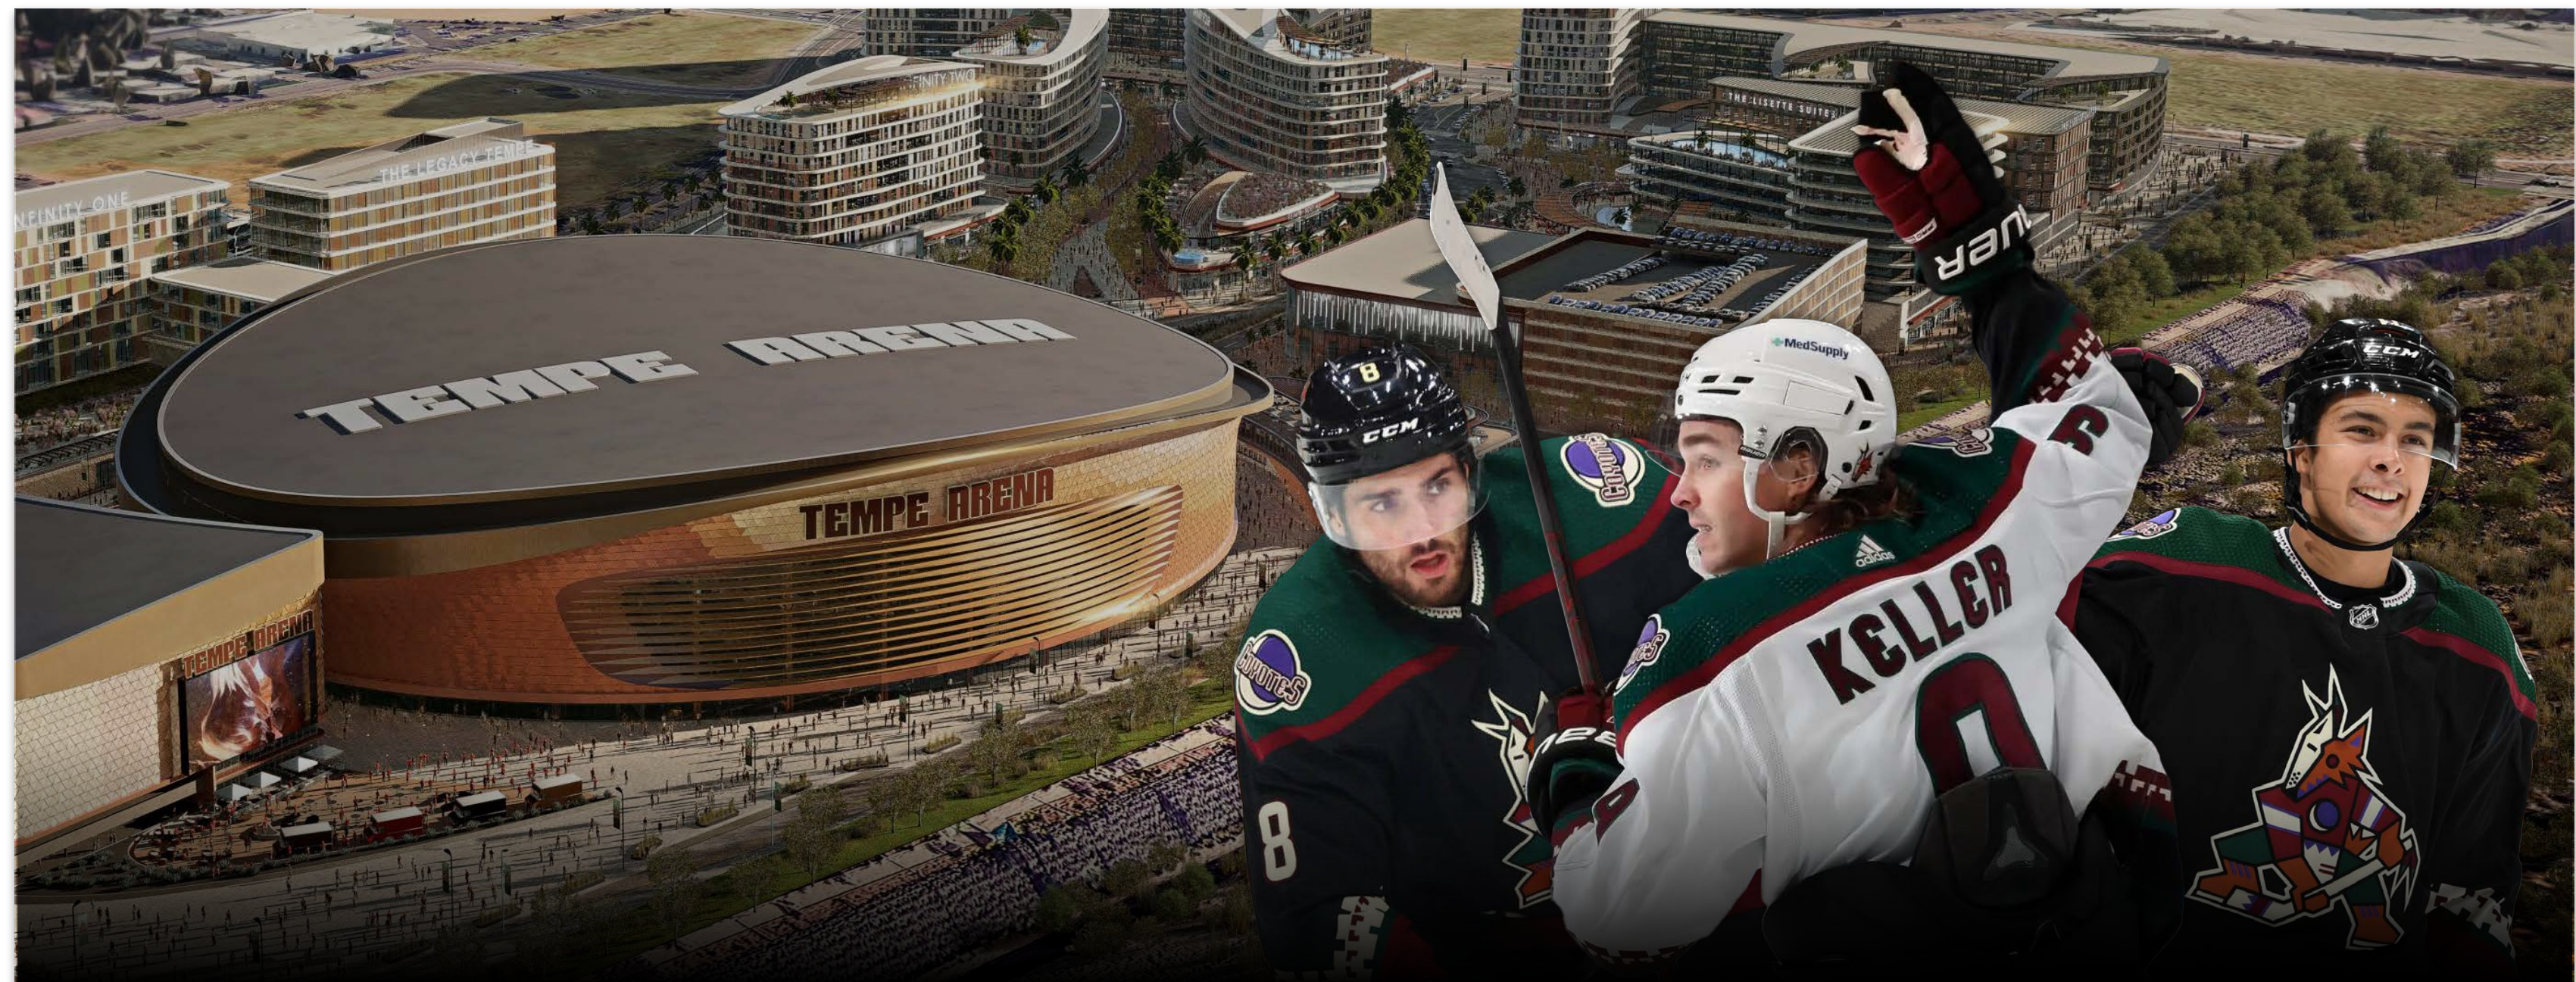

Demand is through the roof for the most intimate experience in U.S. pro sports, as **the NHL is playing at Mullett Arena** for at least three seasons while the Coyotes work toward securing a long-term home in Tempe.

A BRIGHT FUTURE

With a promising core of **elite young players** and plans for a transformative new arena in Tempe, the Arizona Coyotes are building sustainable success on and off the ice. The organization is negotiating a deal with the city of Tempe to develop a **privately-financed $1.7B entertainment district**, arena, and practice facility two miles west of Mullett Arena.

THE COYOTES WAY CORPORATE PILLARS