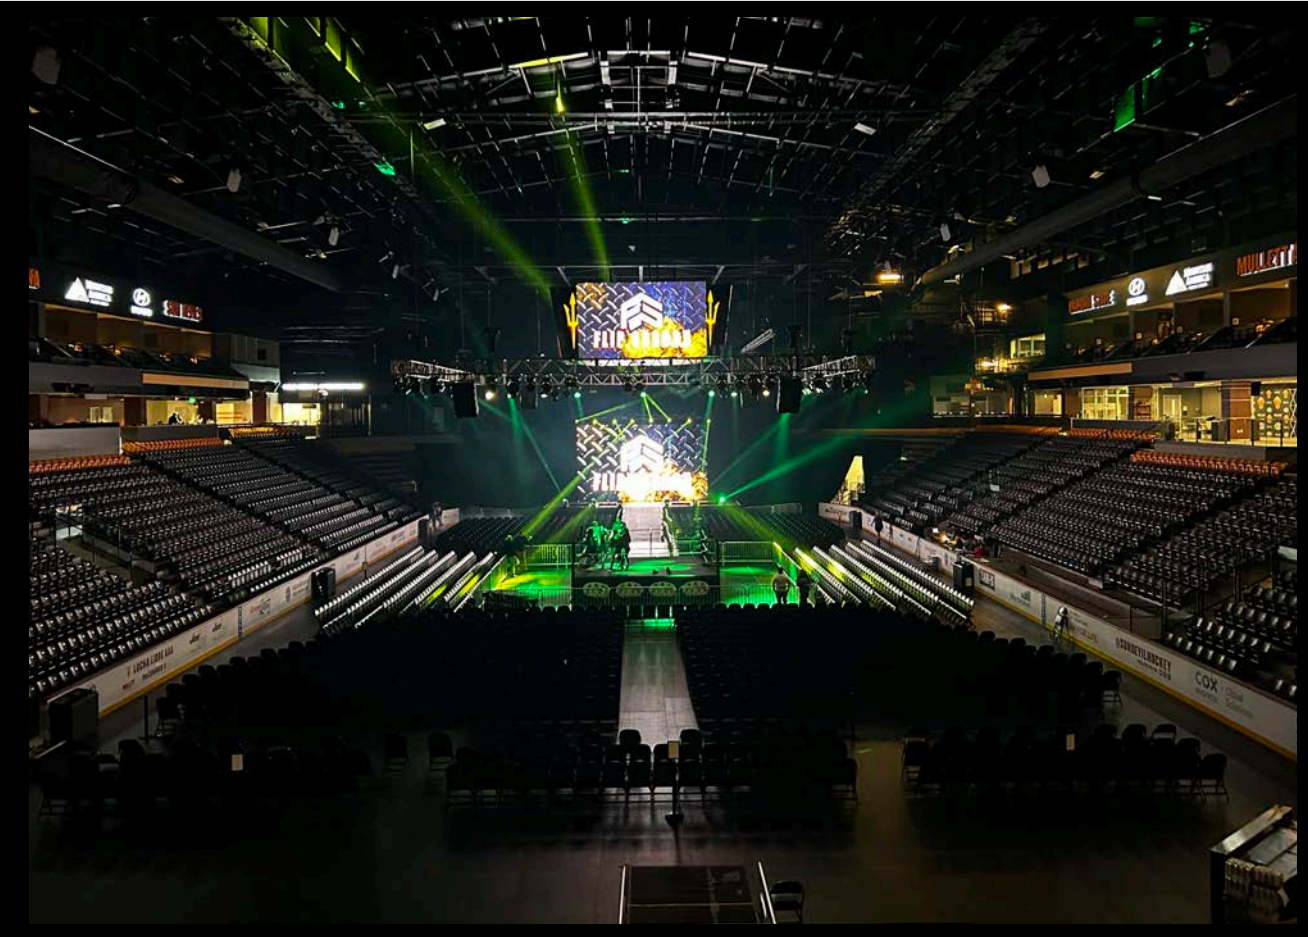

SPECIAL EVENTS CONFIGURATIONS

The arena can expand to **6,400 capacity** with **1,600 floor seats** during concerts.