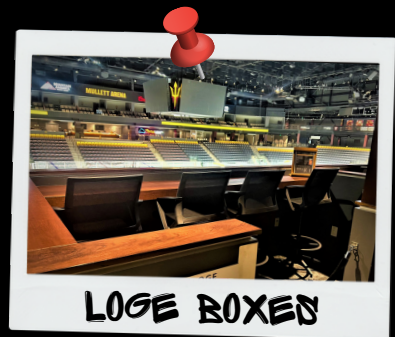

**20 TICKETS**

**\$600 F&B PACKAGE**

MAX CAPACITY: 29 - \$100 PER ADDITIONAL TICKET

**STANDARD SUITES**

**\$840 PER SUITE**

**INCLUDES 12 TICKETS**

MAX CAPACITY: 17 - \$70 PER ADDITIONAL TICKET

WITH FOOD & BEVERAGE

**\$1,200 PER SUITE**

**INCLUDES:**

**12 TICKETS**

**\$360 F&B PACKAGE**

MAX CAPACITY: 17 - \$100 PER ADDITIONAL TICKET

**LOGE BOXES**

**\$220 PER BOX**

**INCLUDES 4 TICKETS**